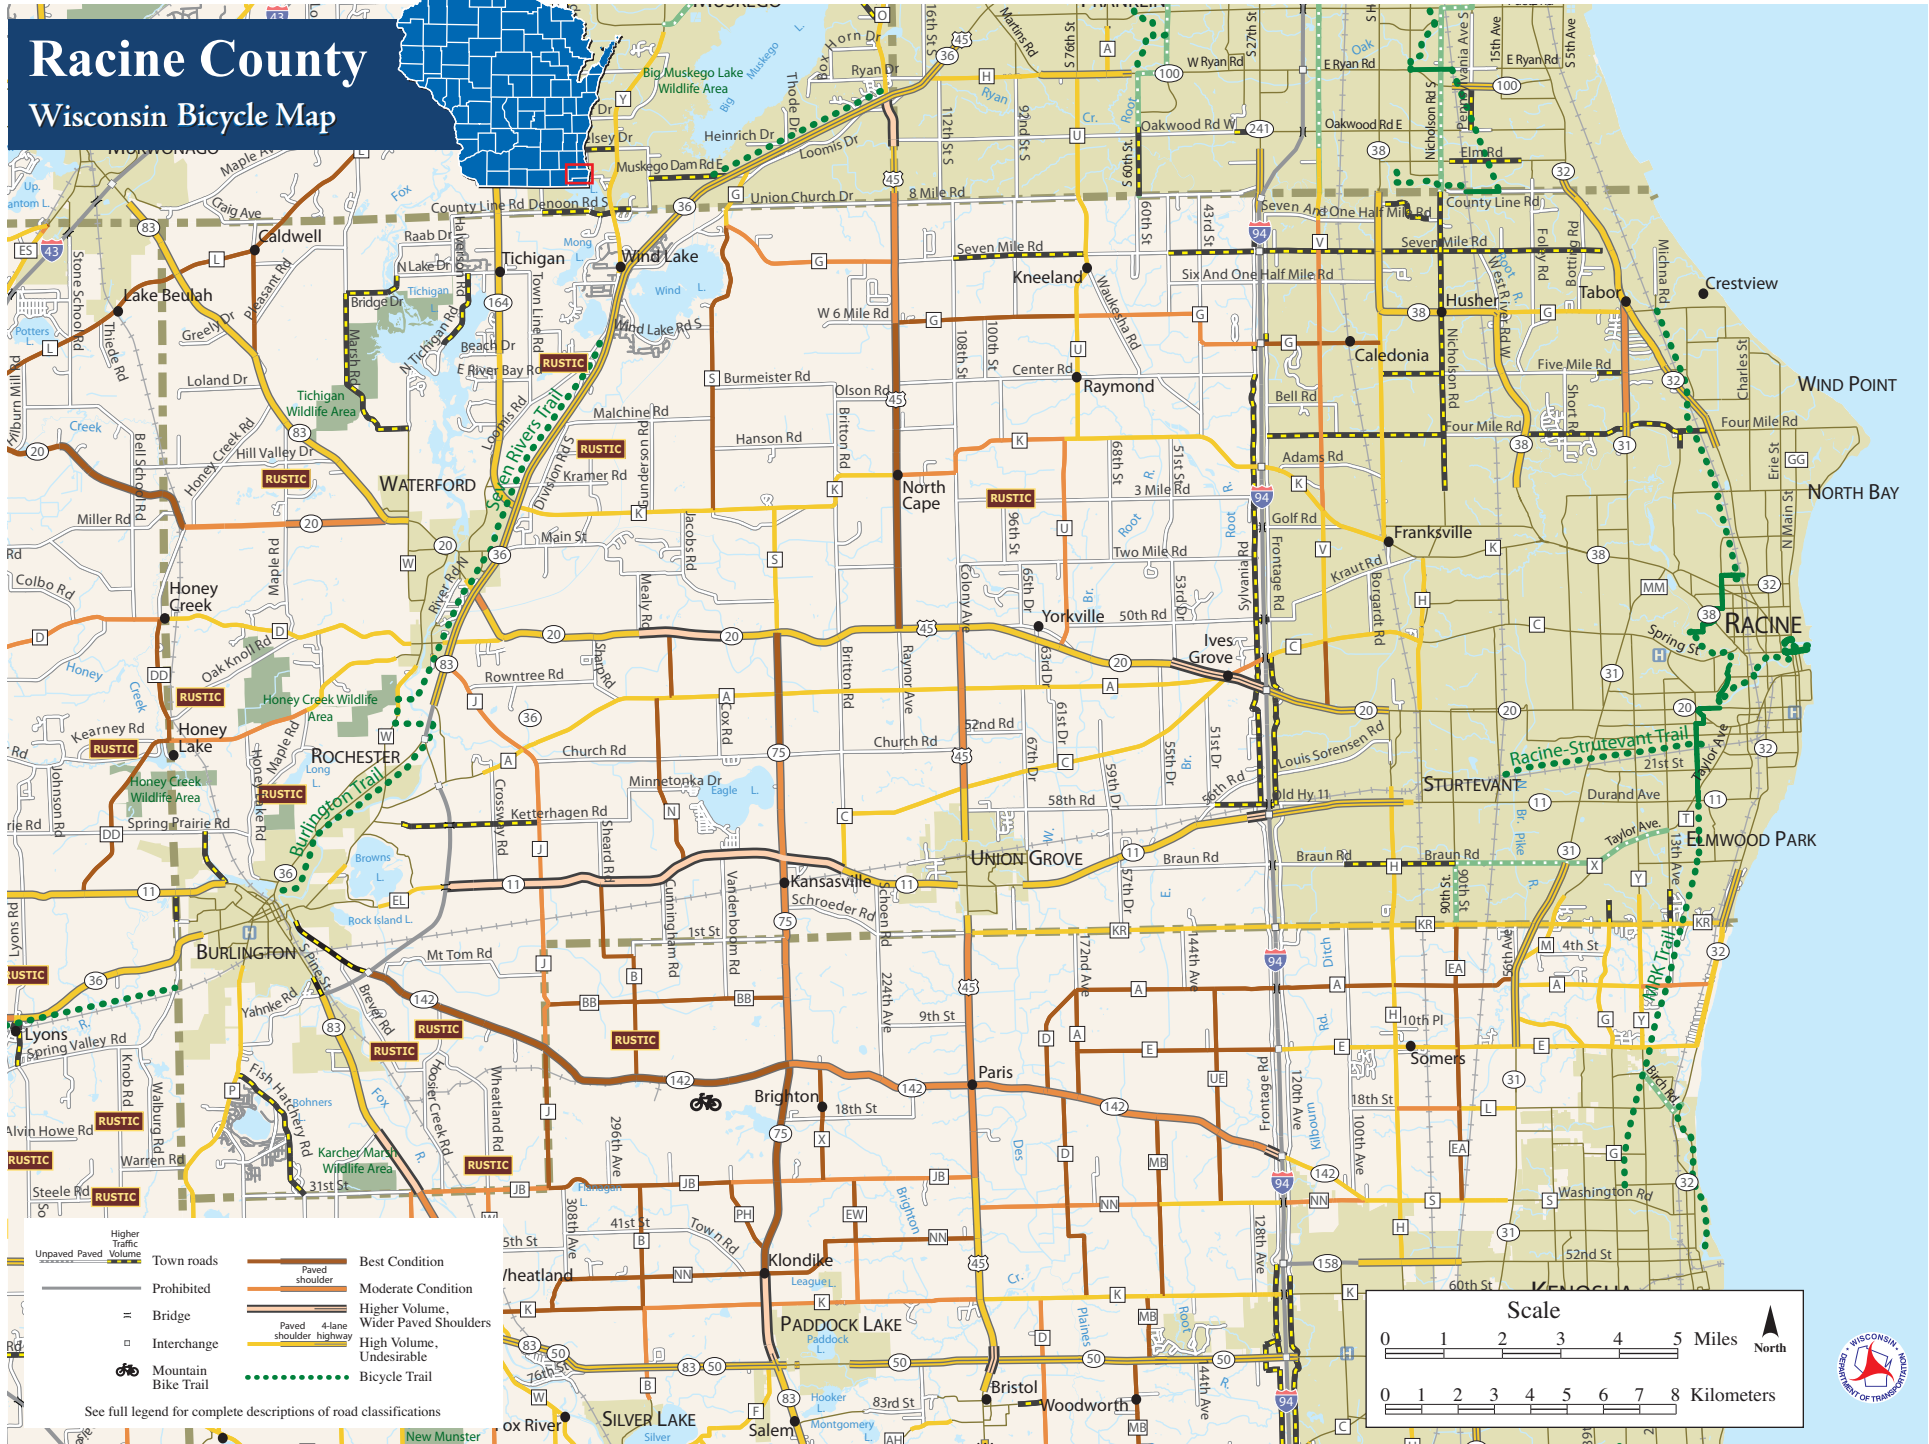

Racine County

Wisconsin Bicycle Map

- Higher Traffic Volume
 - Unpaved Pavement
 - Town roads
 - Prohibited
 - Bridge
 - Interchange
 - Mountain Bike Trail
 - See full legend for complete descriptions of road classifications
- Paved shoulder
 - Higher Volume, Wider Paved Shoulders
 - Paved 4-lane shoulder highway
 - Best Condition
 - Moderate Condition
 - High Volume, Undesirable
 - Bicycle Trail